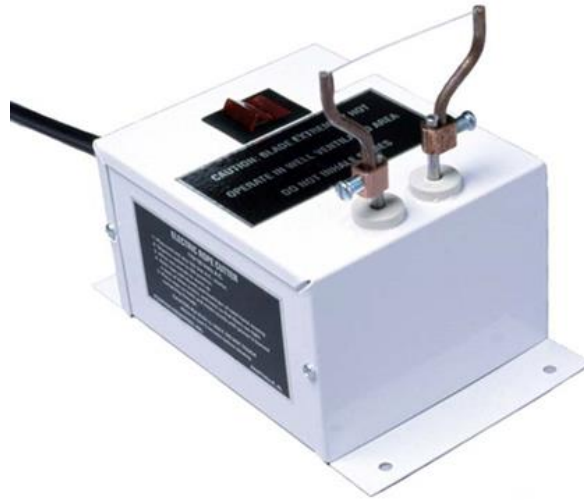

## Electric Hot Knife Rope | Rope Care

Fusing rope ends helps protect your rope and prevent unraveling after cutting the rope.

---

### Key Features

- Table top size
- Operates on 110 volts AC
- Red 'on' light
- Replacement blades available
- Heats up to 1200 deg F

---