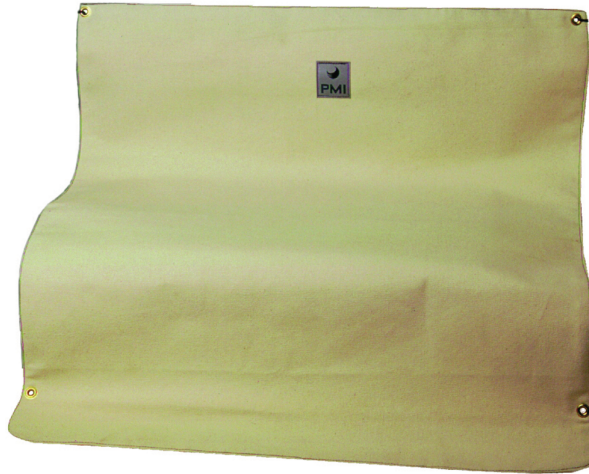

PMI® Canvas Pad Pro | Pro Rope

A lighter weight, but still heavy-duty cotton canvas pad for protecting rope — or whatever the rope may come into contact with. Rectangular shape is ideal for wrapping around a beam or a tree. Includes accessory cord.

Key Features

- Heavy duty cotton canvas
- Medium and Large pads have large grommets to accept your tie-off cord

Additional Information

Shipping weight | N/A

Size | Large, Medium

Brand | [PMI](#)

Width L | 34.00" (86.4 cm)

Length L | 60.00" (152.4 cm)

Weight L | 2.94 lbs (1.340 kg)

Weight | 1.56 lbs (703 g)

Width | 34.00" (86.4 cm)

Length | 30.00" (76.2 cm)

Product Code

RC48026 | Medium

RC48027 | Large