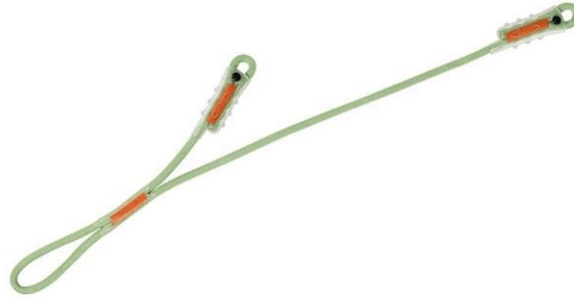

BEAL Dyna Double Clip 40-75cm Sport | Sport Gear

A double 9mm lanyard for belaying and rappelling. The Beal Dyna Double Clip is a dynamic lanyard designed to increase safety and speed when both clipping into belays and setting up rappels. Unlike static slings, the dynamic rope can absorb the impact of falls onto the belay set up by either the belayer or the climber, increasing safety. For added safety and durability, its seams are protected by a molded sheath. [Notice UIAA Certification Declaration of Conformity](#)

Key Features

- 9 mm dynamic rope
- 15kN (3,372 lbs)
- Lightweight and very compact
- 1 strand to fix the descender
- 1 strand to connect to the belay

Additional Information

Shipping weight | 0.2 lbs

Brand | [Beal](#)

Diameter | 9 mm

Material | Polyamide

Compliant | UIAA 109:2018

Tags

[Caving](#), [Outdoor Climbing](#)

Product Code

BOBLDDC.40.75