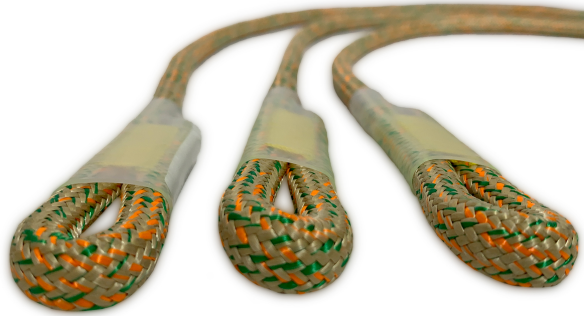

Eye & Eye VT Prusik Cord PMI |

These prusiks feature eye-to-eye construction with a durable 8mm Technora sheath over a light-weight high strength Dyneema-based core. This light weight, abrasion resistant static cord repels water and handles great under the most challenging conditions.

Key Features

- Eye-to-eye construction
- Great for Valdostain Tresse
- Technora/polyester sheath
- Dyneema/polypropylene/polyester
- 32 Carrier Sheath

Additional Information

Shipping weight | N/A

Length | 26" (66 cm), 28" (71 cm), 33" (83 cm)

Eye MBS | 14.2 kN (3192 lbf)

Basket MBS | 27.6 kN (6204 lbf)

Elongation at 10% MBS | 3.5%

Diameter | 8 mm

Product Code

KT36205 | 28" (71 cm)

KT36204 | 26" (66 cm)

KT36194 | 33" (83 cm)