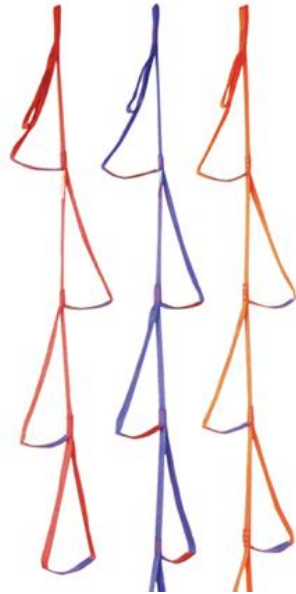

PMI® 4-Step Etrier Webbing and Cordage | Sewn Webbing, Straps and Loops

Use the sturdy PMI® Etrier when climbing in, on, or around structures, or anywhere you need an extra boost. Attach Etrier to an anchorage by top loop and ascend steps like a soft “stepladder.”

Key Features

- Reinforced steps in contrasting colors
- 3/4" (19.05 mm) tubular webbing
- MBS of each loop is 2 kN (450 lbf)
- Loop width 5"

Additional Information

Shipping weight | 0.44 lbs

Color | Red with Blue

Brand | [PMI](#)

Height | 1.00" (2.5 cm)

Width | 5.00" (12.7 cm)

Weight | 7.0 oz (201 g)

Length | 4' 3"

Tags

[Rope Access](#), [Ropes Course](#)

Product Code