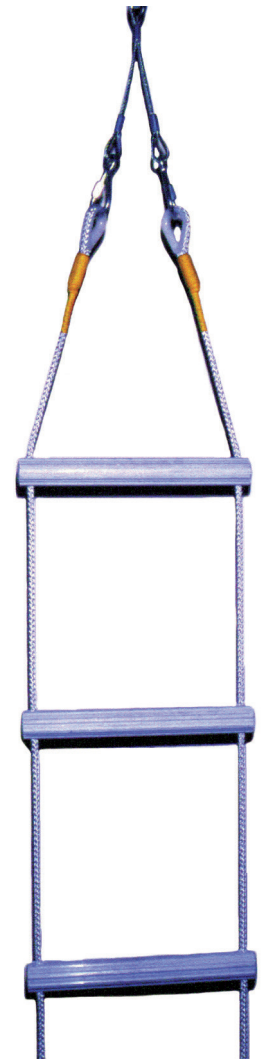

Pigeon Mountain Industries, Inc. | PO Box 803, LaFayette, GA 30278 | Fax: 706-764-1531 | Email: custserv@pmirope.com